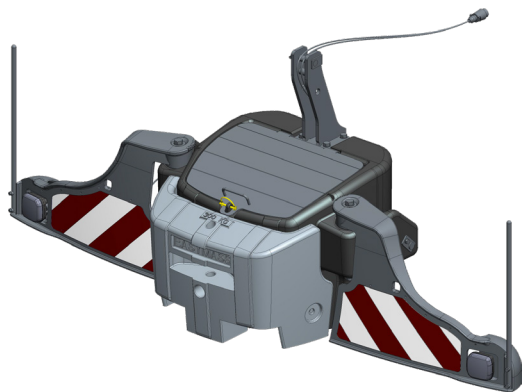

# EASYBUMPER

- » Safe ballasting
- » Width 2m50 (fully extended)
- » Weight 50 KG
- » Compatible with:
  - cast iron toolbox
  - Mineral Casting RC-90 weights (600, 800 or 1050 KG)
  - cast iron weight 1800 KG

**EASYBUMPER**

REF : KIT BUMPER

# EASYBUMPER VARIATIONS

Some examples  
(others variations / configurations possible)

**EASYBUMPER**  
**+ TOOLBOX 450 KG**

**EASYBUMPER**  
**+ TOOLBOX 450 KG**  
**+ ADD-ON 300 KG**

**EASYBUMPER**  
**+ MINERAL CASTING RC-90**  
**WEIGHT 600 KG**

**EASYBUMPER**  
**+ MINERAL CASTING RC-90**  
**WEIGHT 1050 KG**  
**+ ADD-ON 600 KG**