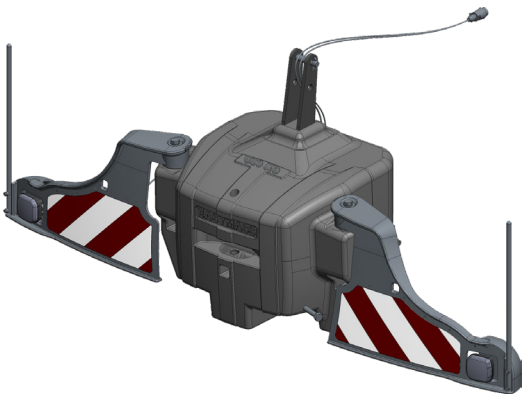

# EASYBUMPER

- » Safe ballasting
- » Width 2m50 (fully extended)
- » Weight 50 KG
- » Compatible with:
  - cast iron toolbox
  - Mineral Casting RC-90 weights (600, 800 or 1050 KG)
  - cast iron weight 1800 KG

**EASYBUMPER**

REF : KIT BUMPER

# EASYBUMPER VARIATIONS

Some examples  
(others variations / configurations possible)

**EASYBUMPER**  
**+ TOOLBOX 450 KG**

**EASYBUMPER**  
**+ TOOLBOX 450 KG**  
**+ ADD-ON 300 KG**

**EASYBUMPER**  
**+ MINERAL CASTING RC-90**  
**WEIGHT 600 KG**

**EASYBUMPER**  
**+ MINERAL CASTING RC-90**  
**WEIGHT 1050 KG**  
**+ ADD-ON 600 KG**