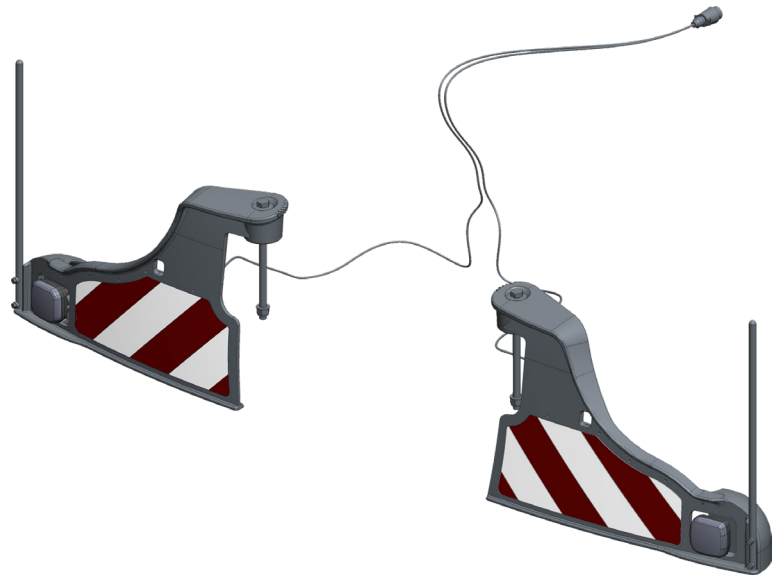

# EASYBUMPER

- » Safe ballasting
- » Width 2m50 (fully extended)
- » Weight 50 KG
- » Compatible with:
  - cast iron toolbox
  - Mineral Casting RC-90 weights (600, 800 or 1050 KG)
  - cast iron weight 1800 KG

**EASYBUMPER**

REF : KIT BUMPER

# EASYBUMPER VARIATIONS

Some examples  
(others variations / configurations possible)

**EASYBUMPER**  
**+ TOOLBOX 450 KG**

**EASYBUMPER**  
**+ TOOLBOX 450 KG**  
**+ ADD-ON 300 KG**

**EASYBUMPER**  
**+ MINERAL CASTING RC-90**  
**WEIGHT 600 KG**

**EASYBUMPER**  
**+ MINERAL CASTING RC-90**  
**WEIGHT 1050 KG**  
**+ ADD-ON 600 KG**