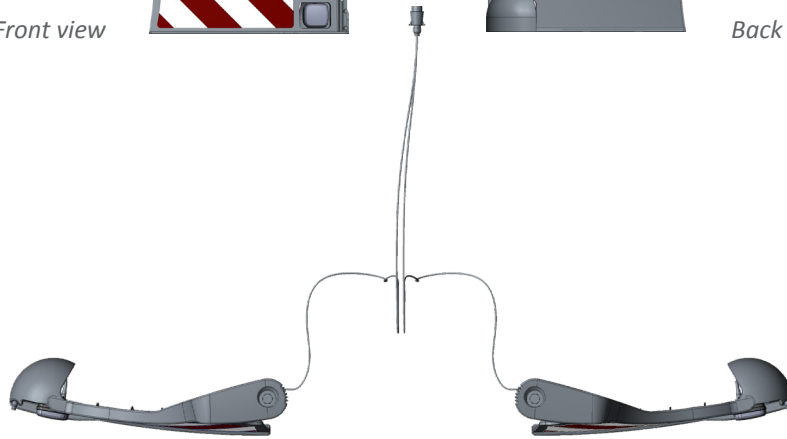

# EASYBUMPER

- » Safe ballasting
- » Width 2m50 (fully extended)
- » Weight 50 KG
- » Compatible with:
  - cast iron toolbox
  - Mineral Casting RC-90 weights (600, 800 or 1050 KG)
  - cast iron weight 1800 KG

**EASYBUMPER**

REF : KIT BUMPER

# EASYBUMPER VARIATIONS

Some examples  
(others variations / configurations possible)

**EASYBUMPER**  
**+ TOOLBOX 450 KG**

**EASYBUMPER**  
**+ TOOLBOX 450 KG**  
**+ ADD-ON 300 KG**

**EASYBUMPER**  
**+ MINERAL CASTING RC-90**  
**WEIGHT 600 KG**

**EASYBUMPER**  
**+ MINERAL CASTING RC-90**  
**WEIGHT 1050 KG**  
**+ ADD-ON 600 KG**