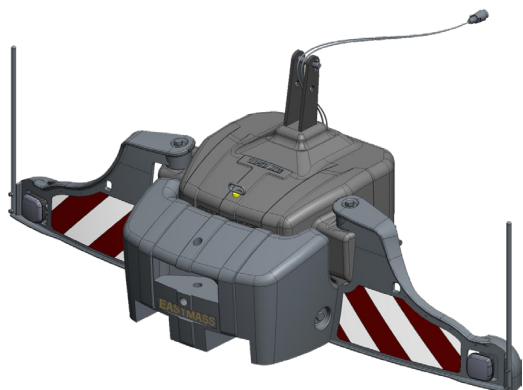

# EASYBUMPER

- » Safe ballasting
- » Width 2m50 (fully extended)
- » Weight 50 KG
- » Compatible with:
  - cast iron toolbox
  - Mineral Casting RC-90 weights (600, 800 or 1050 KG)
  - cast iron weight 1800 KG

**EASYBUMPER**

REF : KIT BUMPER

# EASYBUMPER VARIATIONS

Some examples  
(others variations / configurations possible)

**EASYBUMPER**  
**+ TOOLBOX 450 KG**

**EASYBUMPER**  
**+ TOOLBOX 450 KG**  
**+ ADD-ON 300 KG**

**EASYBUMPER**  
**+ MINERAL CASTING RC-90**  
**WEIGHT 600 KG**

**EASYBUMPER**  
**+ MINERAL CASTING RC-90**  
**WEIGHT 1050 KG**  
**+ ADD-ON 600 KG**