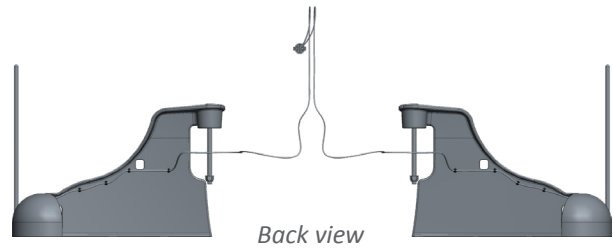

# EASYBUMPER

- » Safe ballasting
- » Width 2m50 (fully extended)
- » Weight 50 KG
- » Compatible with:
  - cast iron toolbox
  - Mineral Casting RC-90 weights (600, 800 or 1050 KG)
  - cast iron weight 1800 KG

**EASYBUMPER**

REF : KIT BUMPER

# EASYBUMPER VARIATIONS

Some examples  
(others variations / configurations possible)

**EASYBUMPER**  
**+ TOOLBOX 450 KG**

**EASYBUMPER**  
**+ TOOLBOX 450 KG**  
**+ ADD-ON 300 KG**

**EASYBUMPER**  
**+ MINERAL CASTING RC-90**  
**WEIGHT 600 KG**

**EASYBUMPER**  
**+ MINERAL CASTING RC-90**  
**WEIGHT 1050 KG**  
**+ ADD-ON 600 KG**