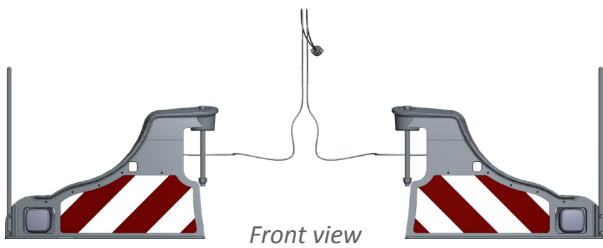

# EASYBUMPER

- » Safe ballasting
- » Width 2m50 (fully extended)
- » Weight 50 KG
- » Compatible with:
  - cast iron toolbox
  - Mineral Casting RC-90 weights (600, 800 or 1050 KG)
  - cast iron weight 1800 KG

**EASYBUMPER**

REF : KIT BUMPER

# EASYBUMPER VARIATIONS

Some examples  
(others variations / configurations possible)

**EASYBUMPER**  
**+ TOOLBOX 450 KG**

**EASYBUMPER**  
**+ TOOLBOX 450 KG**  
**+ ADD-ON 300 KG**

**EASYBUMPER**  
**+ MINERAL CASTING RC-90**  
**WEIGHT 600 KG**

**EASYBUMPER**  
**+ MINERAL CASTING RC-90**  
**WEIGHT 1050 KG**  
**+ ADD-ON 600 KG**