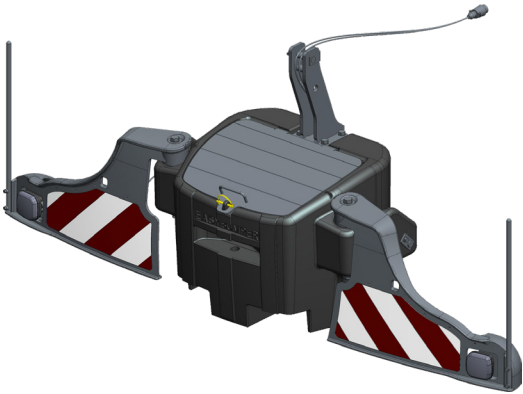

# EASYBUMPER

- » Safe ballasting
- » Width 2m50 (fully extended)
- » Weight 50 KG
- » Compatible with:
  - cast iron toolbox
  - Mineral Casting RC-90 weights (600, 800 or 1050 KG)
  - cast iron weight 1800 KG

**EASYBUMPER**

REF : KIT BUMPER

# EASYBUMPER VARIATIONS

Some examples  
(others variations / configurations possible)

**EASYBUMPER**  
**+ TOOLBOX 450 KG**

**EASYBUMPER**  
**+ TOOLBOX 450 KG**  
**+ ADD-ON 300 KG**

**EASYBUMPER**  
**+ MINERAL CASTING RC-90**  
**WEIGHT 600 KG**

**EASYBUMPER**  
**+ MINERAL CASTING RC-90**  
**WEIGHT 1050 KG**  
**+ ADD-ON 600 KG**