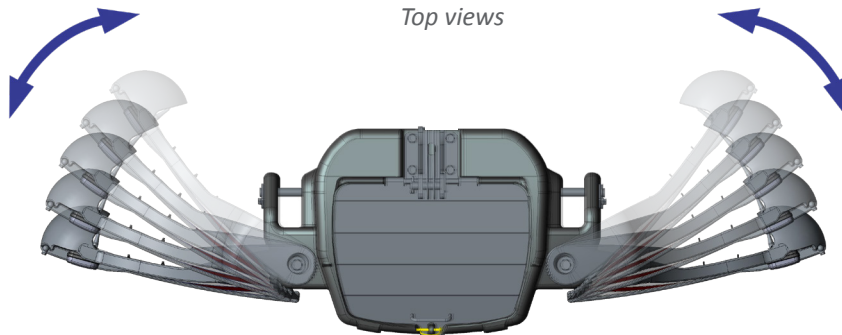

# EASYBUMPER

- » Safe ballasting
- » Width 2m50 (fully extended)
- » Weight 50 KG
- » Compatible with:
  - cast iron toolbox
  - Mineral Casting RC-90 weights (600, 800 or 1050 KG)
  - cast iron weight 1800 KG

**EASYBUMPER**

REF : KIT BUMPER

# EASYBUMPER VARIATIONS

Some examples  
(others variations / configurations possible)

**EASYBUMPER**  
**+ TOOLBOX 450 KG**

**EASYBUMPER**  
**+ TOOLBOX 450 KG**  
**+ ADD-ON 300 KG**

**EASYBUMPER**  
**+ MINERAL CASTING RC-90**  
**WEIGHT 600 KG**

**EASYBUMPER**  
**+ MINERAL CASTING RC-90**  
**WEIGHT 1050 KG**  
**+ ADD-ON 600 KG**